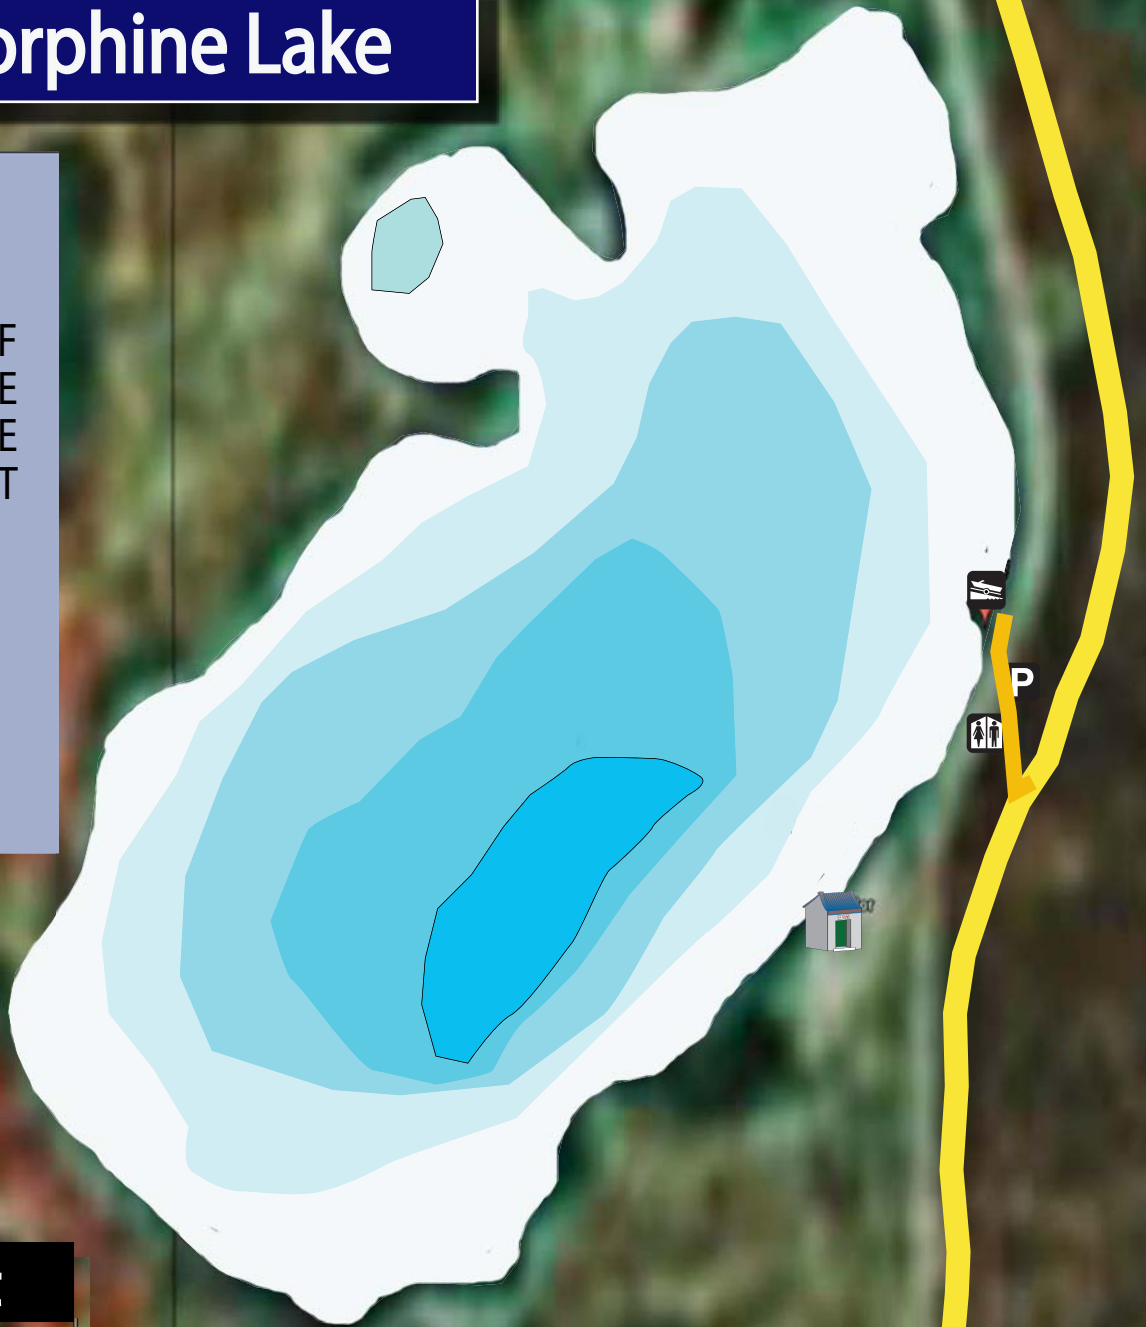

# Corstorphine Lake

1642 ft

*Corstorphine Lake  
Bob C. Davis, owner of Lake Nantux*