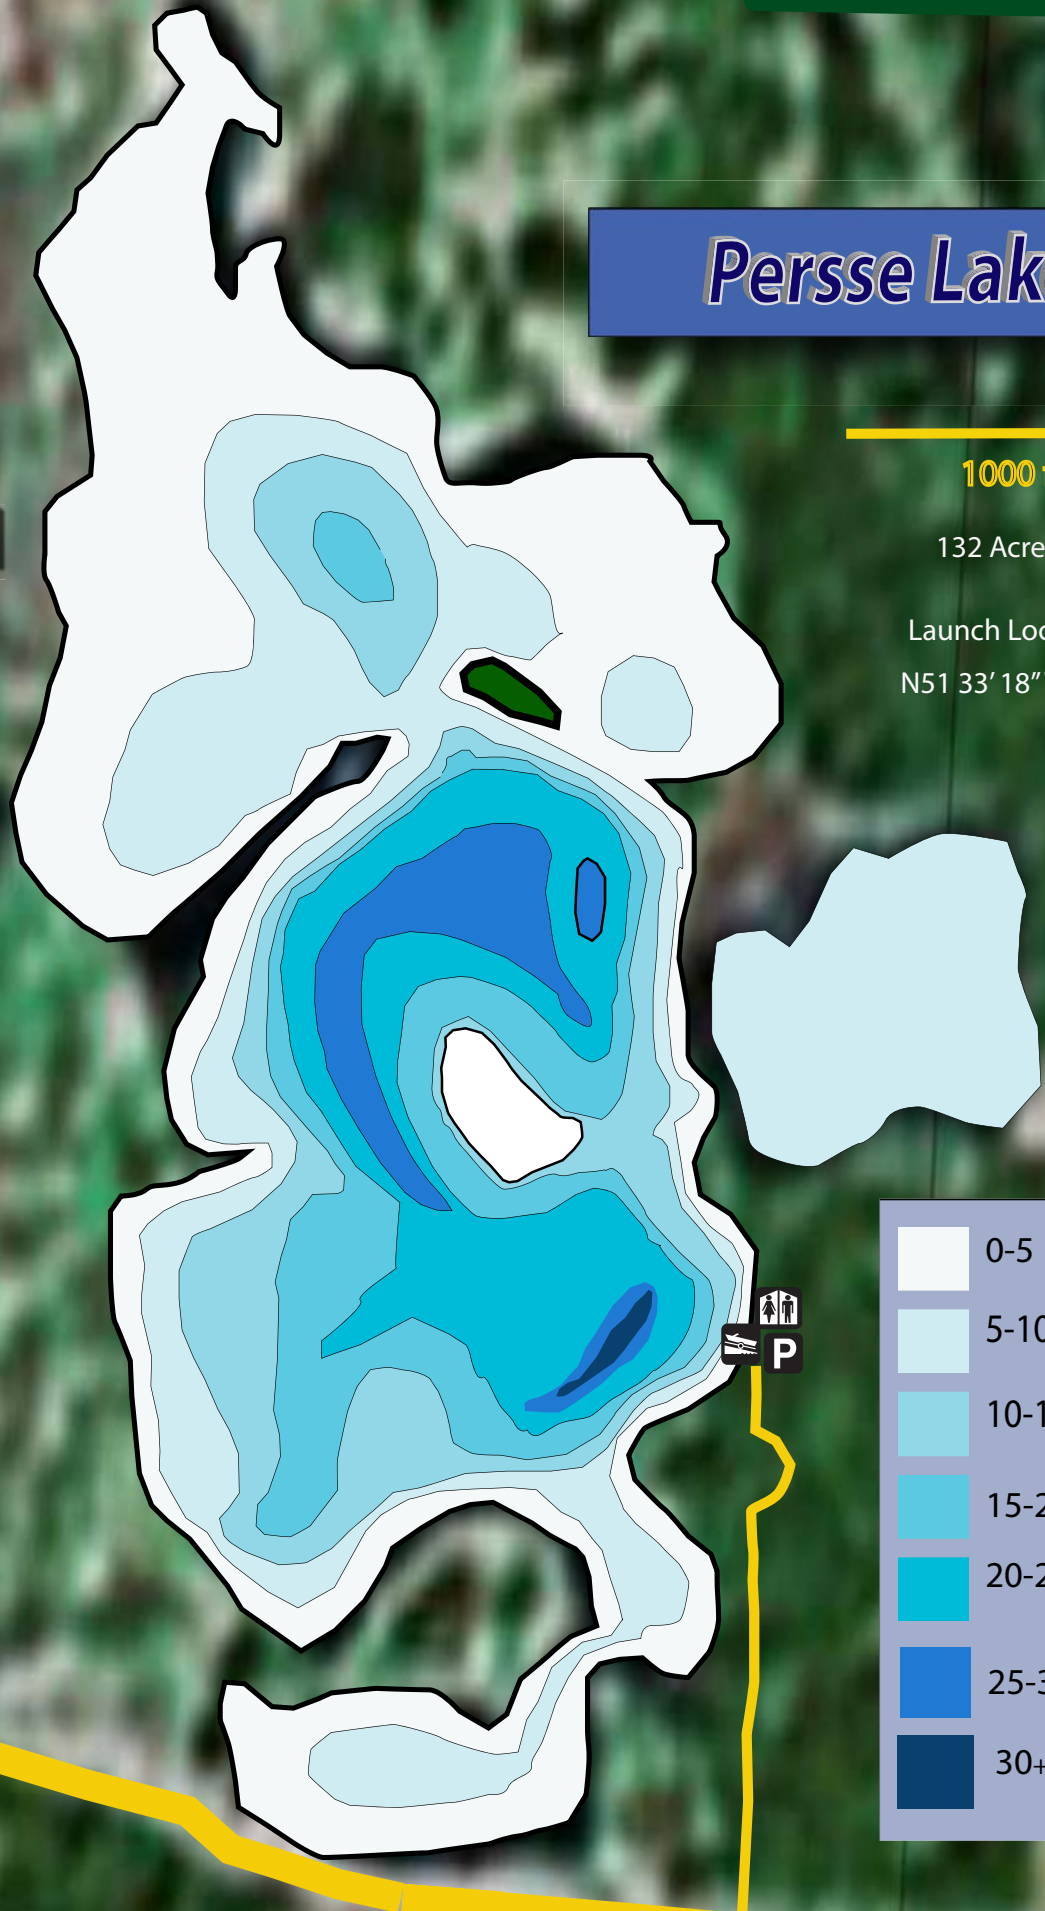

# Persse Lake

1000 ft

132 Acres

Launch Location:

N51 33' 18" W101 25' 45"

F E E T	
0-5	
5-10	
10-15	
15-20	
20-25	
25-30	
30+	